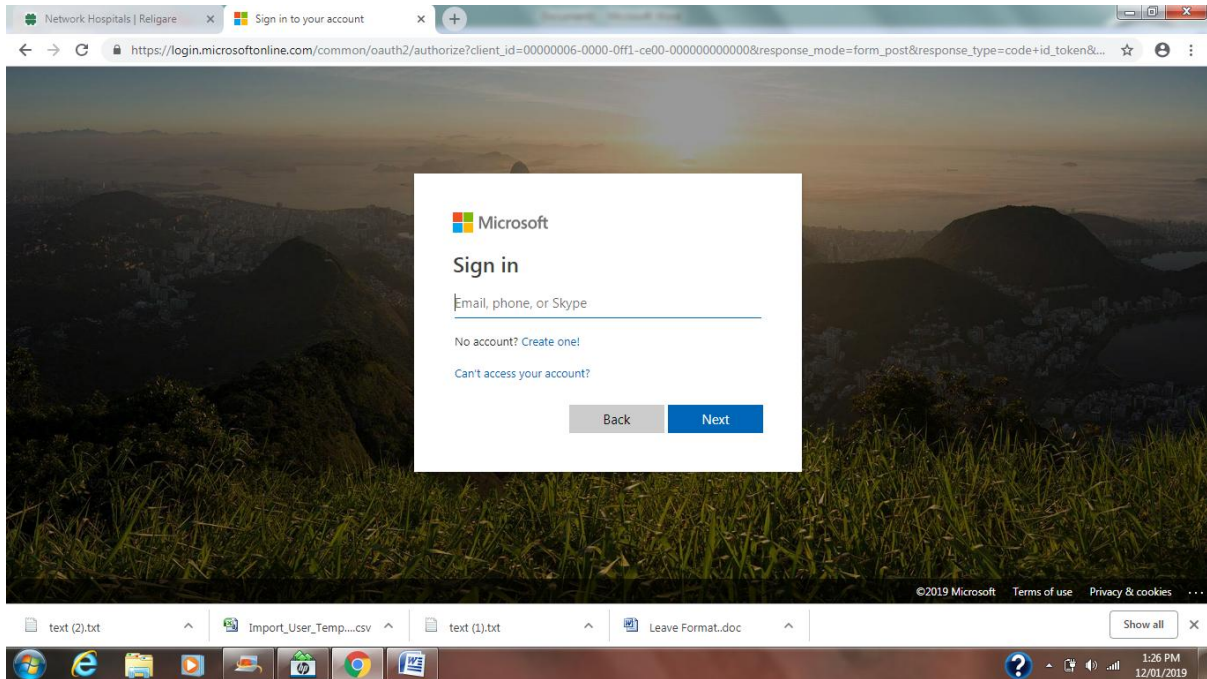

Enter URL below

portal.office.com

Enter your username & press Next

Enter your password & press Sign In

Click on Outlook

This is your mailbox of tccollege.org

Refer below links of youtube for more information