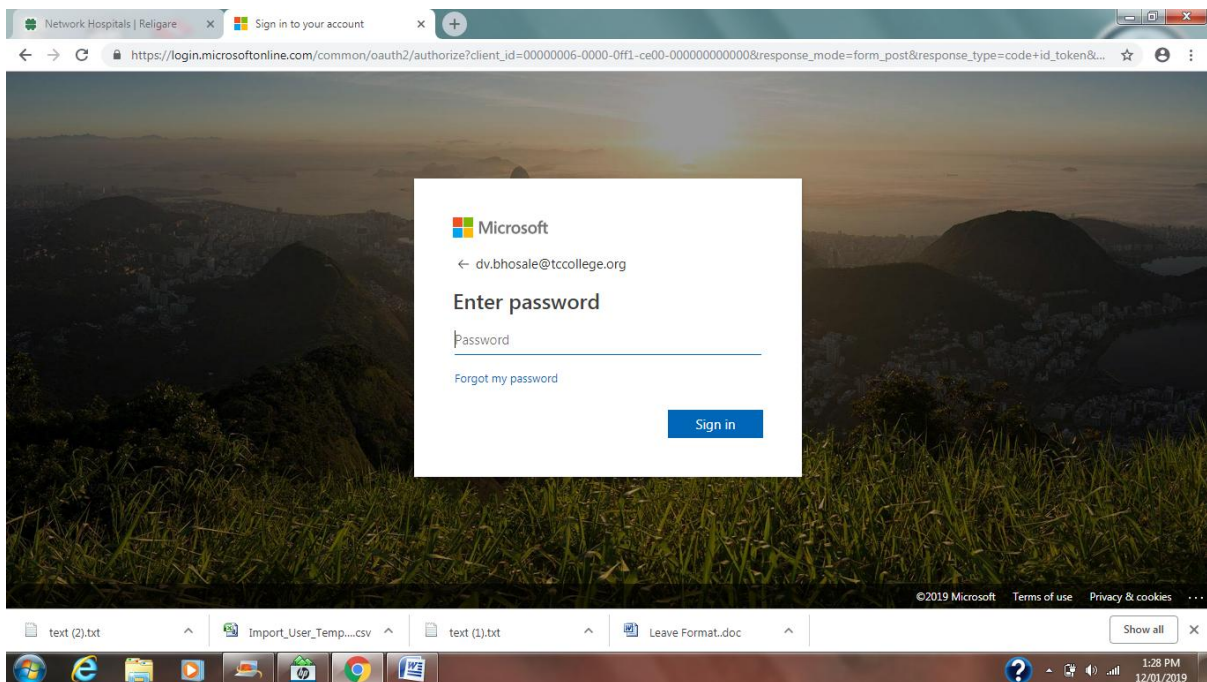

Enter URL below

portal.office.com

Enter your username & press Next

Enter your password & press Sign In

Click on Outlook

This is your mailbox of tccollege.org

Refer below links of youtube for more information