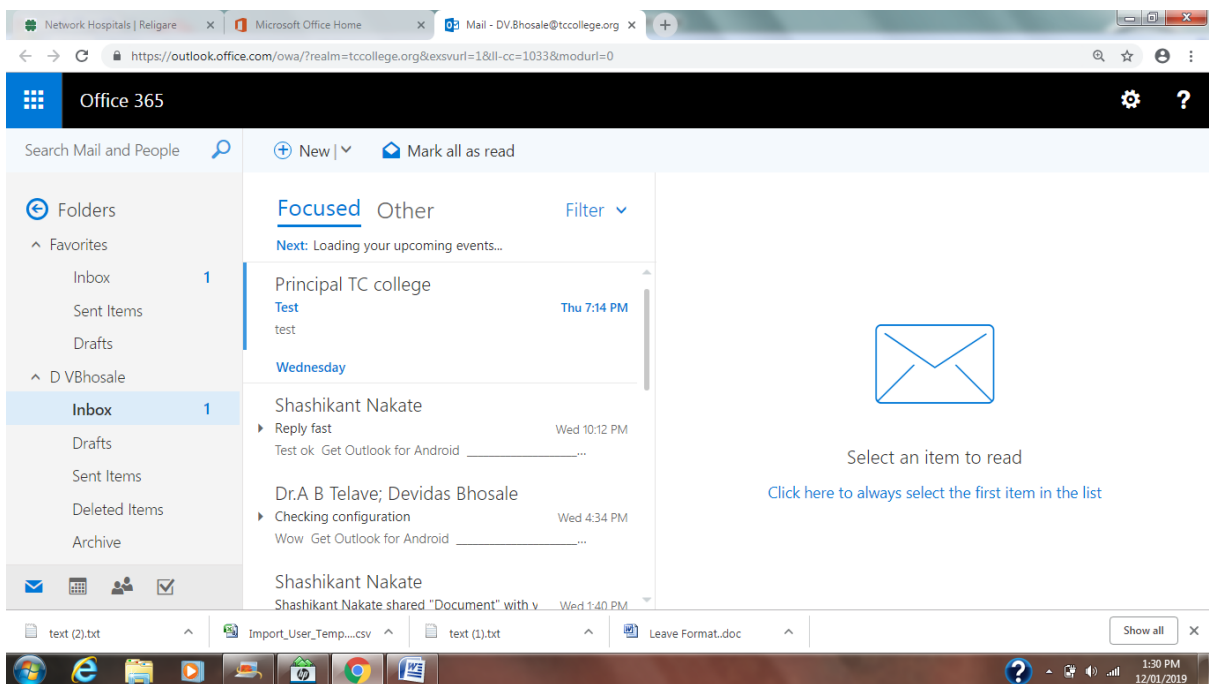

Enter URL below

portal.office.com

Enter your username & press Next

Enter your password & press Sign In

Click on Outlook

This is your mailbox of tccollege.org

Refer below links of youtube for more information