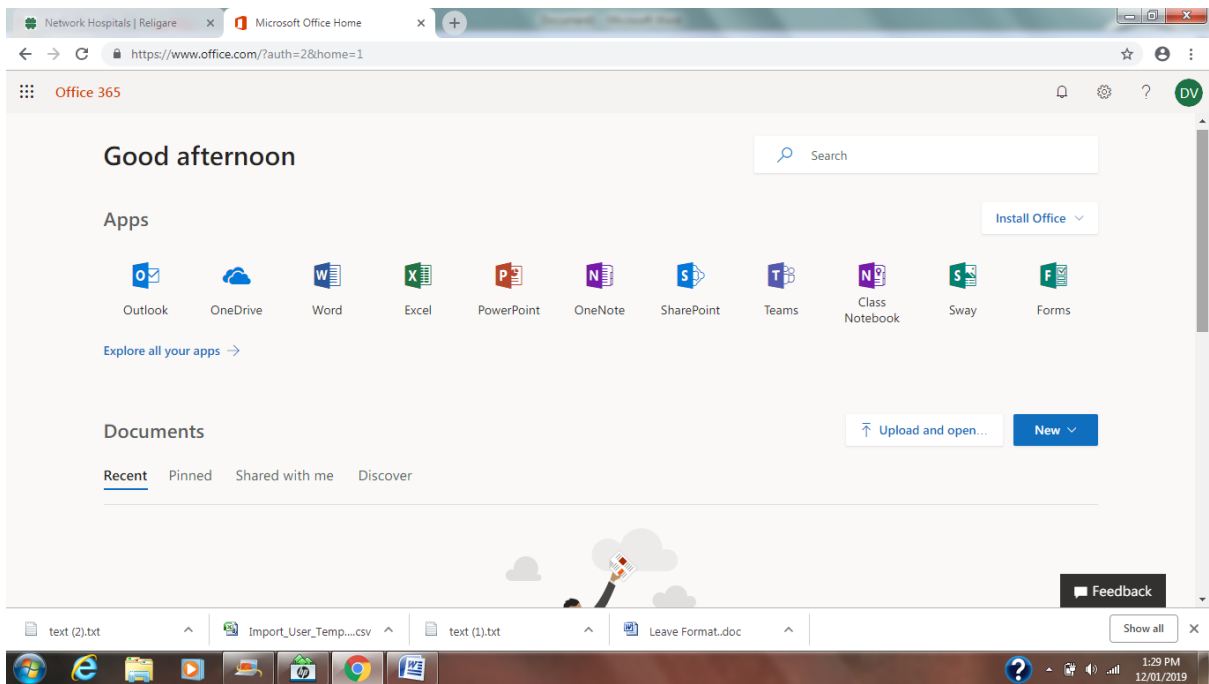

Enter URL below

portal.office.com

Enter your username & press Next

Enter your password & press Sign In

Click on Outlook

This is your mailbox of tccollege.org

Refer below links of youtube for more information